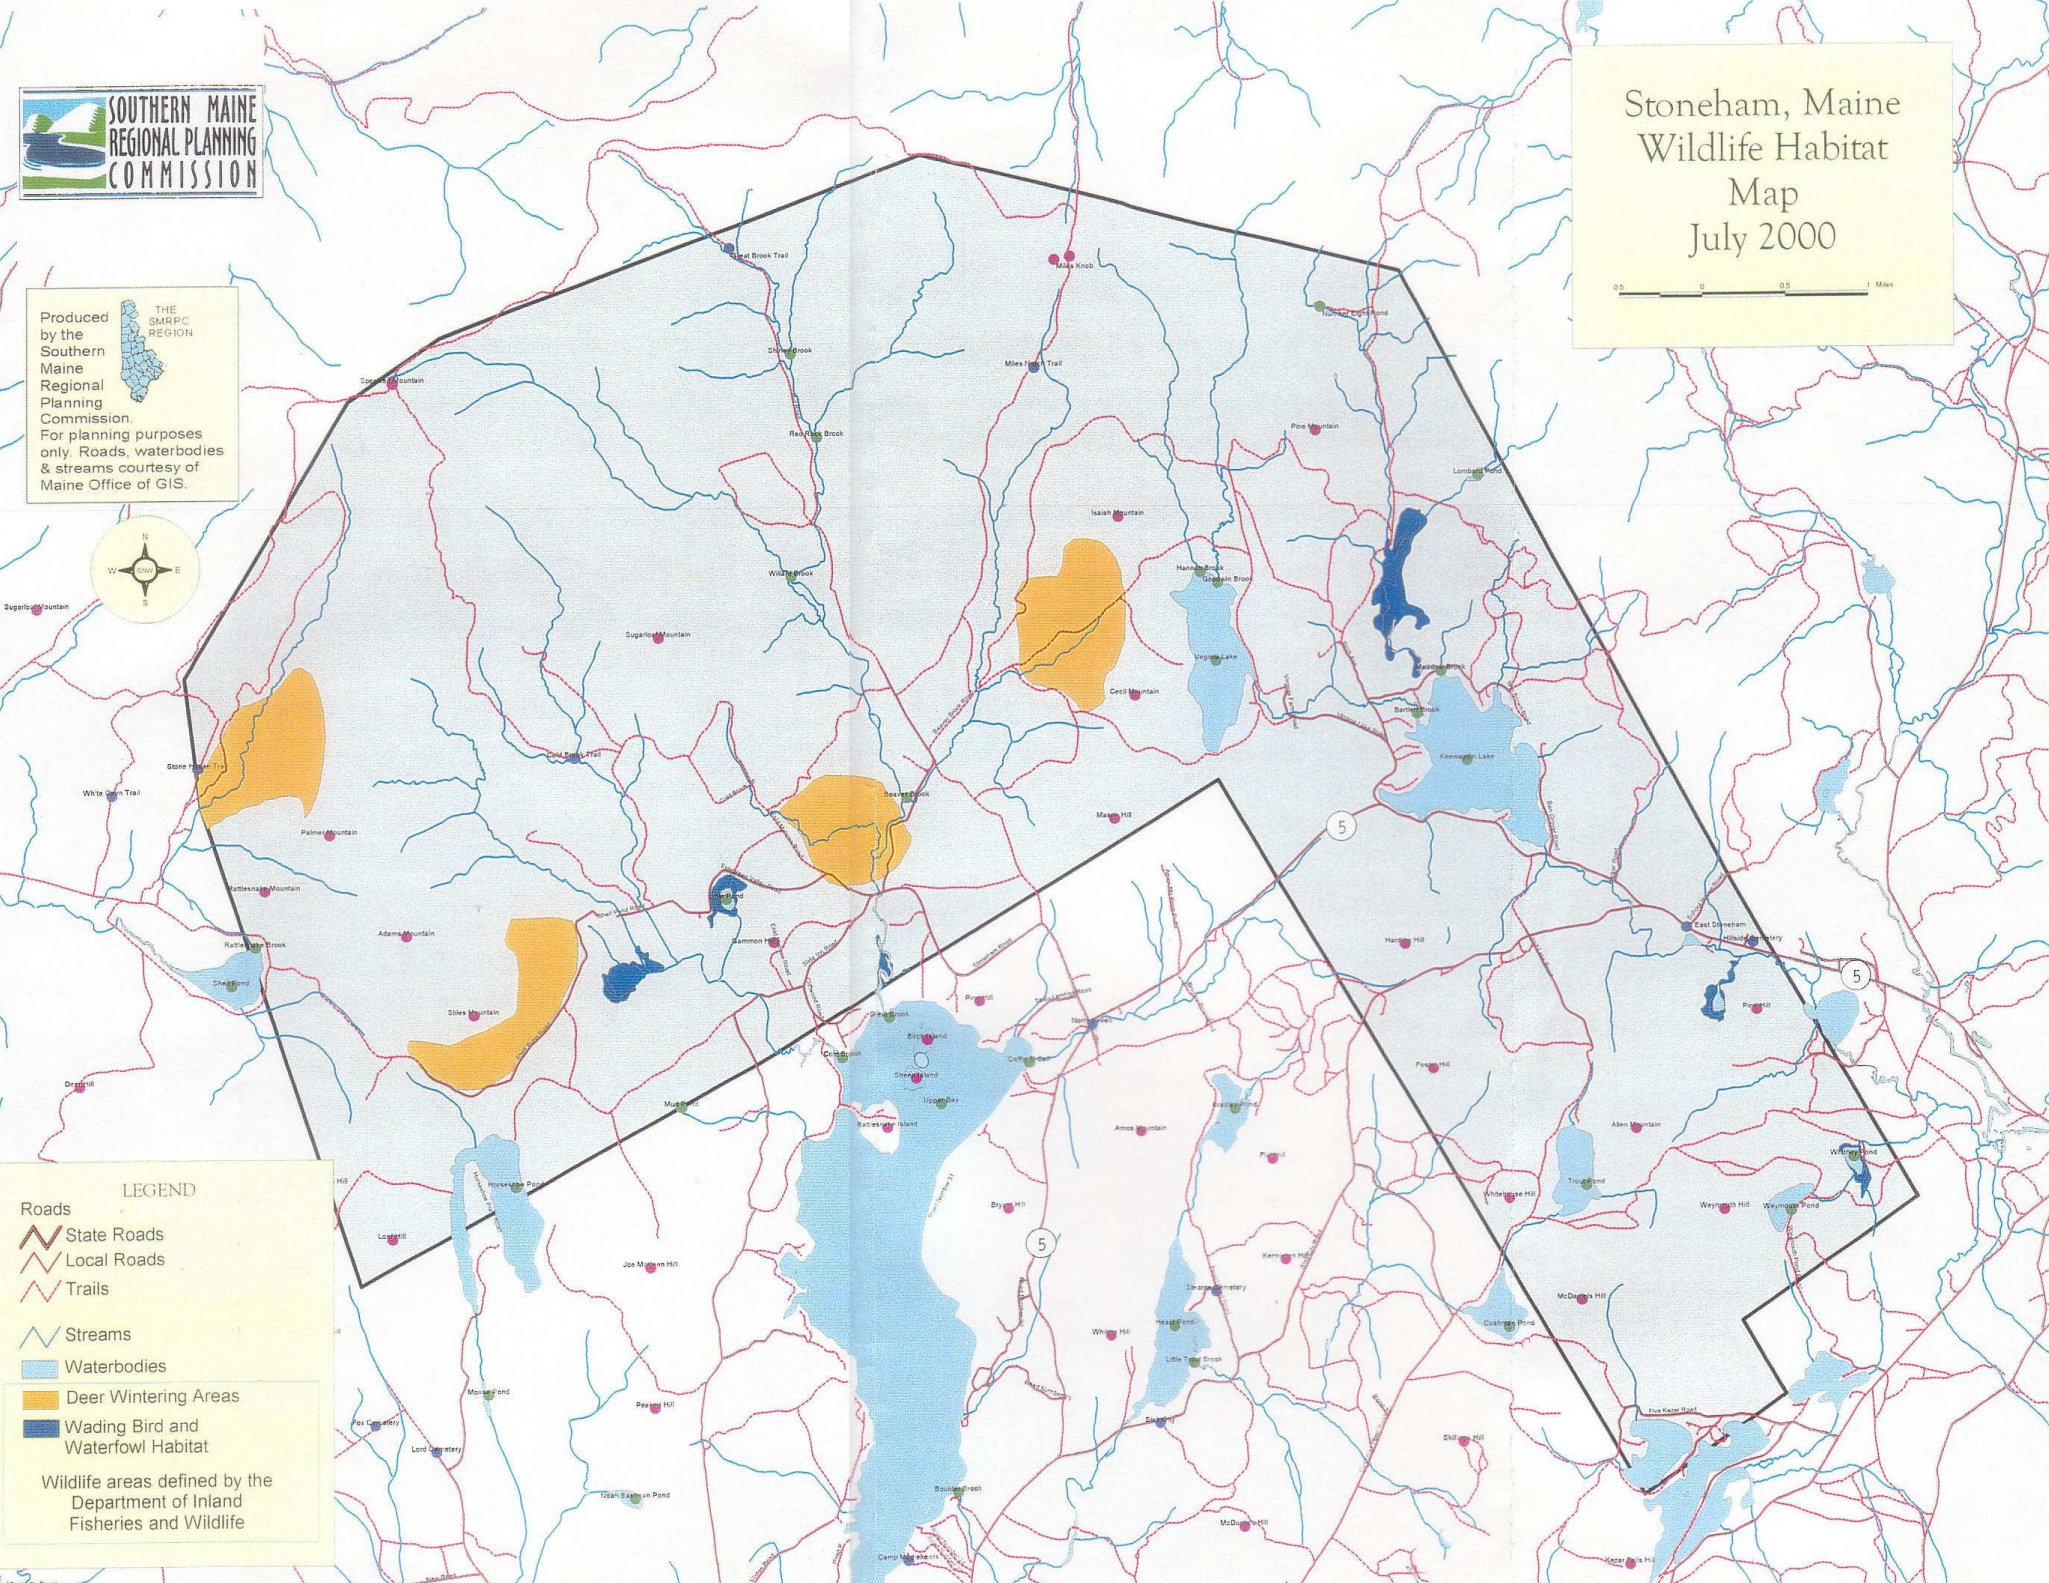

# Stoneham, Maine Wildlife Habitat Map July 2000

0 0.5 1 Miles

Produced by the Southern Maine Regional Planning Commission. For planning purposes only. Roads, waterbodies & streams courtesy of Maine Office of GIS.

**LEGEND**

- Roads
  - State Roads
  - Local Roads
  - Trails
- Streams
- Waterbodies
- Deer Wintering Areas
- Wading Bird and Waterfowl Habitat

Wildlife areas defined by the Department of Inland Fisheries and Wildlife