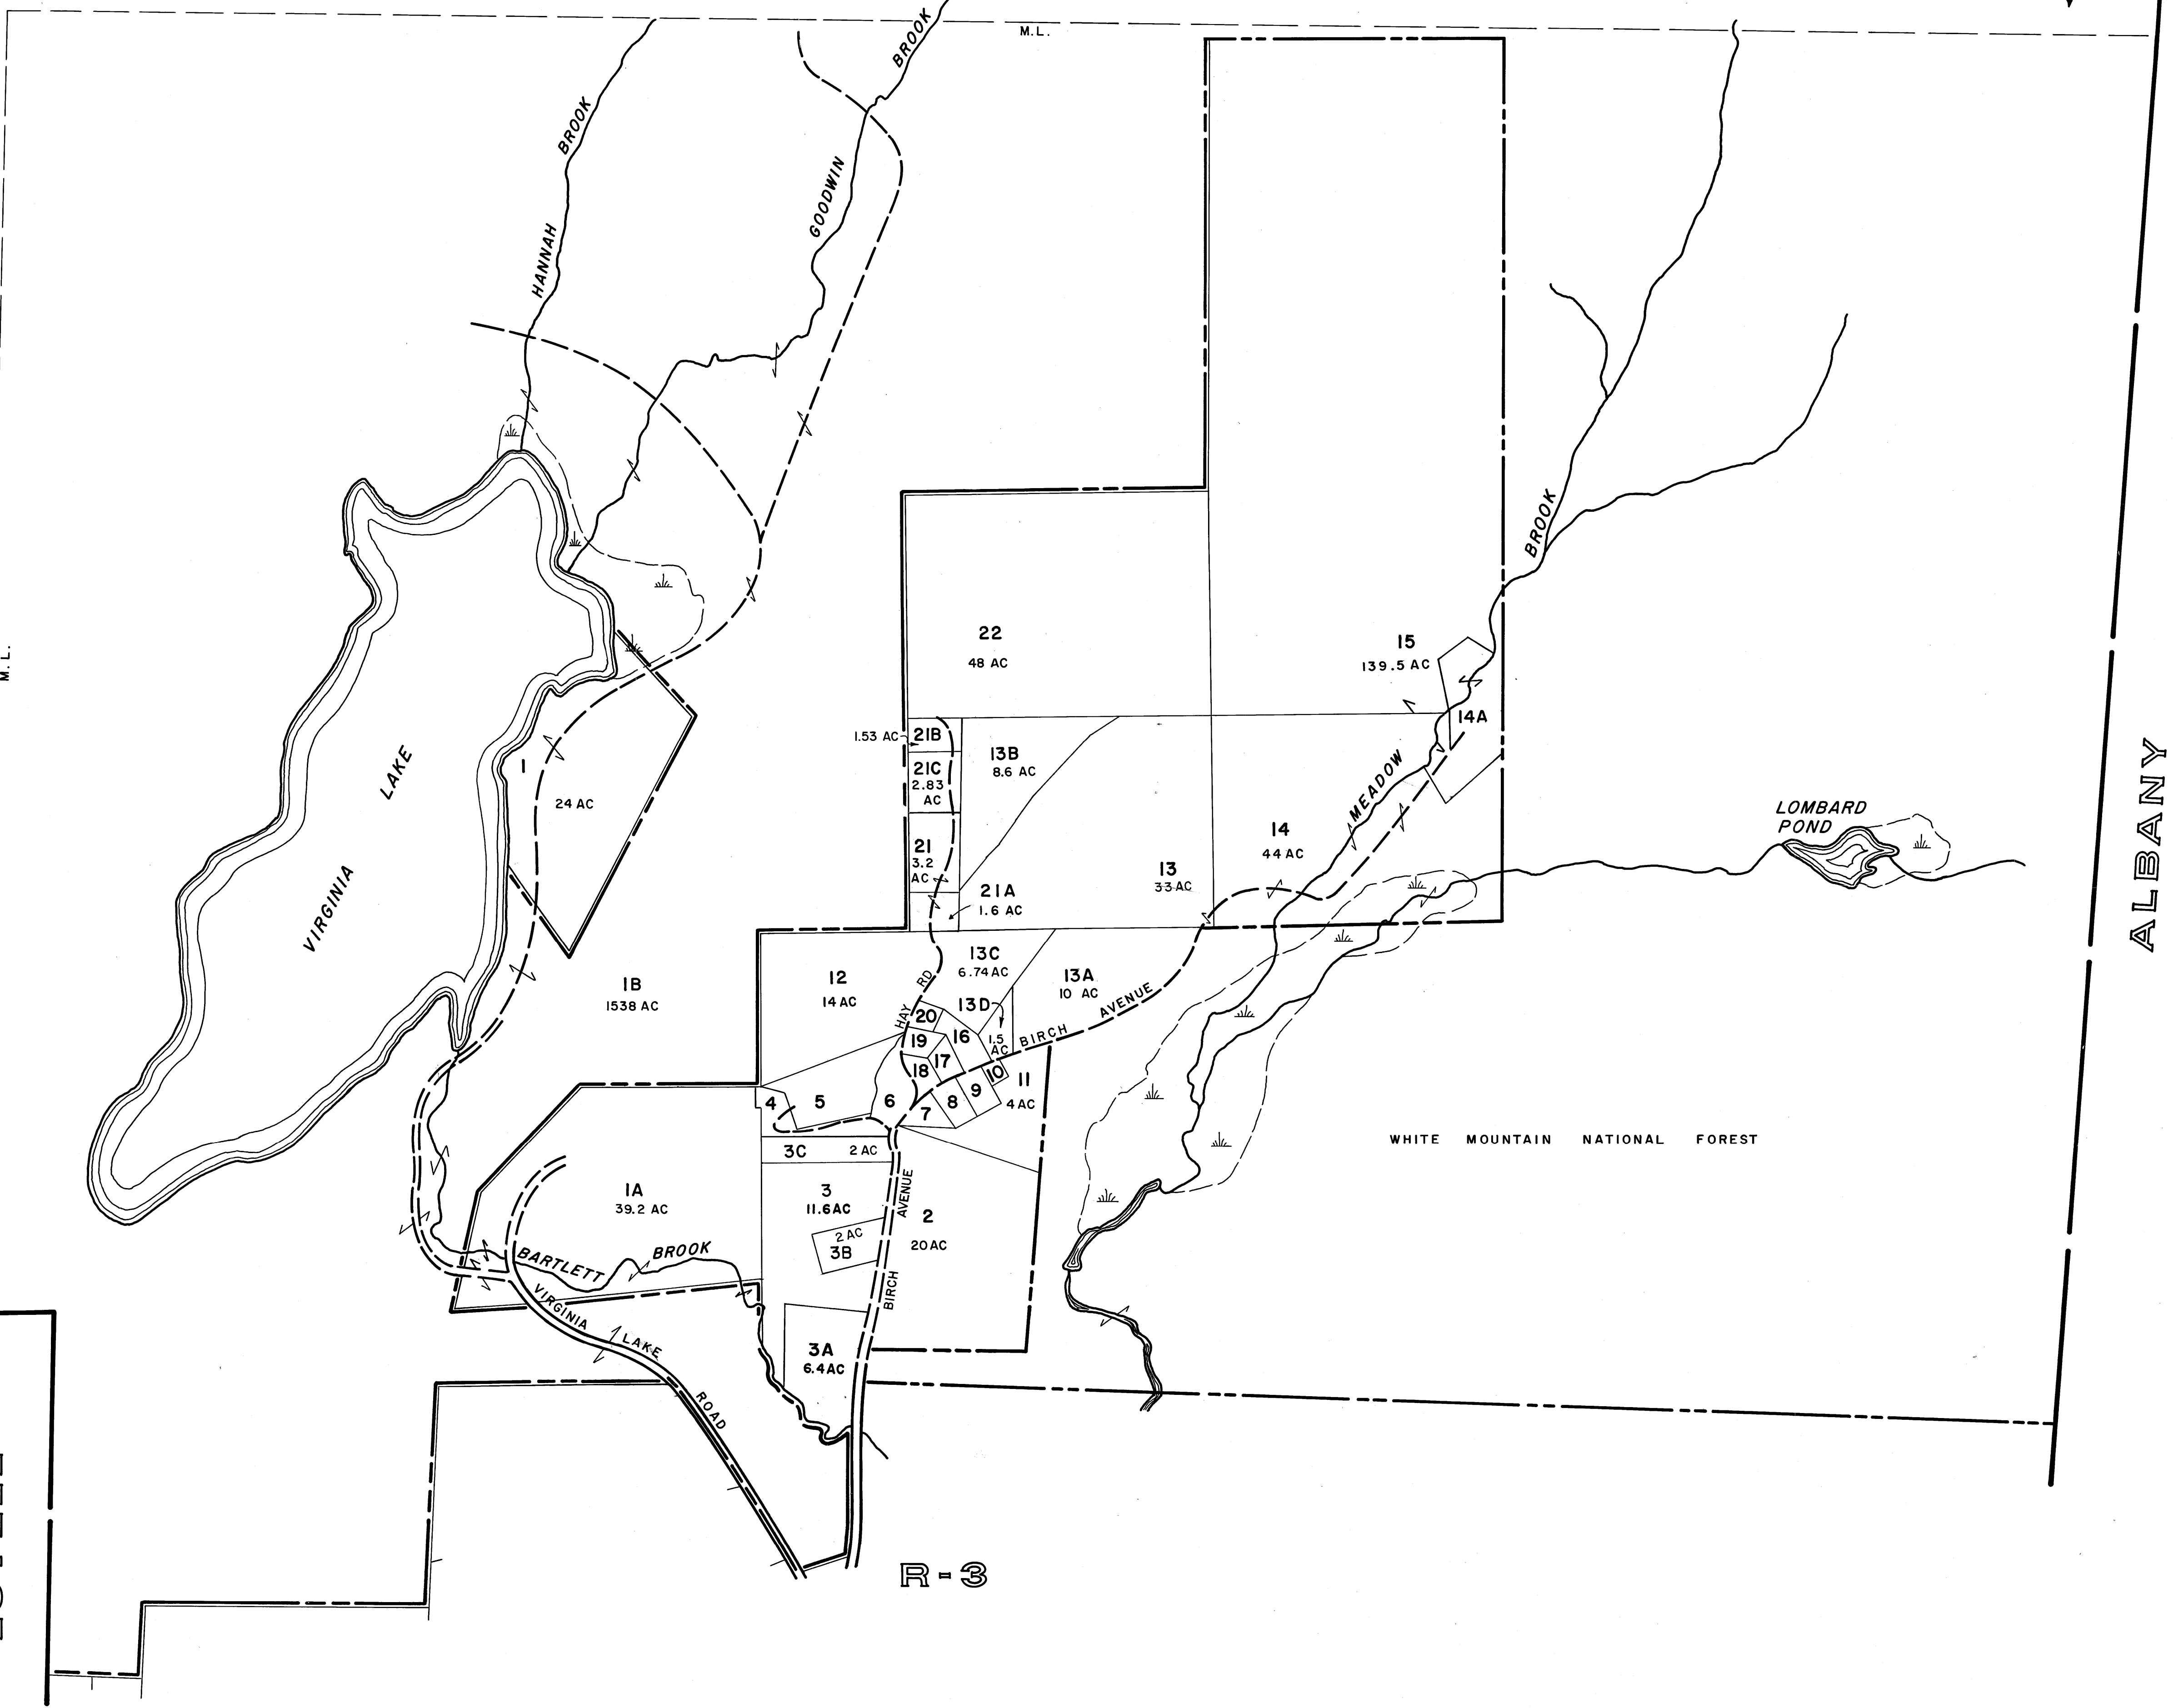

R-5

R-5

R-7

M.L.

LOVELL

ALBANY

R-3

JOHN E. O'DONNELL & ASSOCIATES  
AUBURN, MAINE  
1973

# PROPERTY MAP STONEHAM, MAINE

SCALE IN FEET  
0 500 1000

R-4