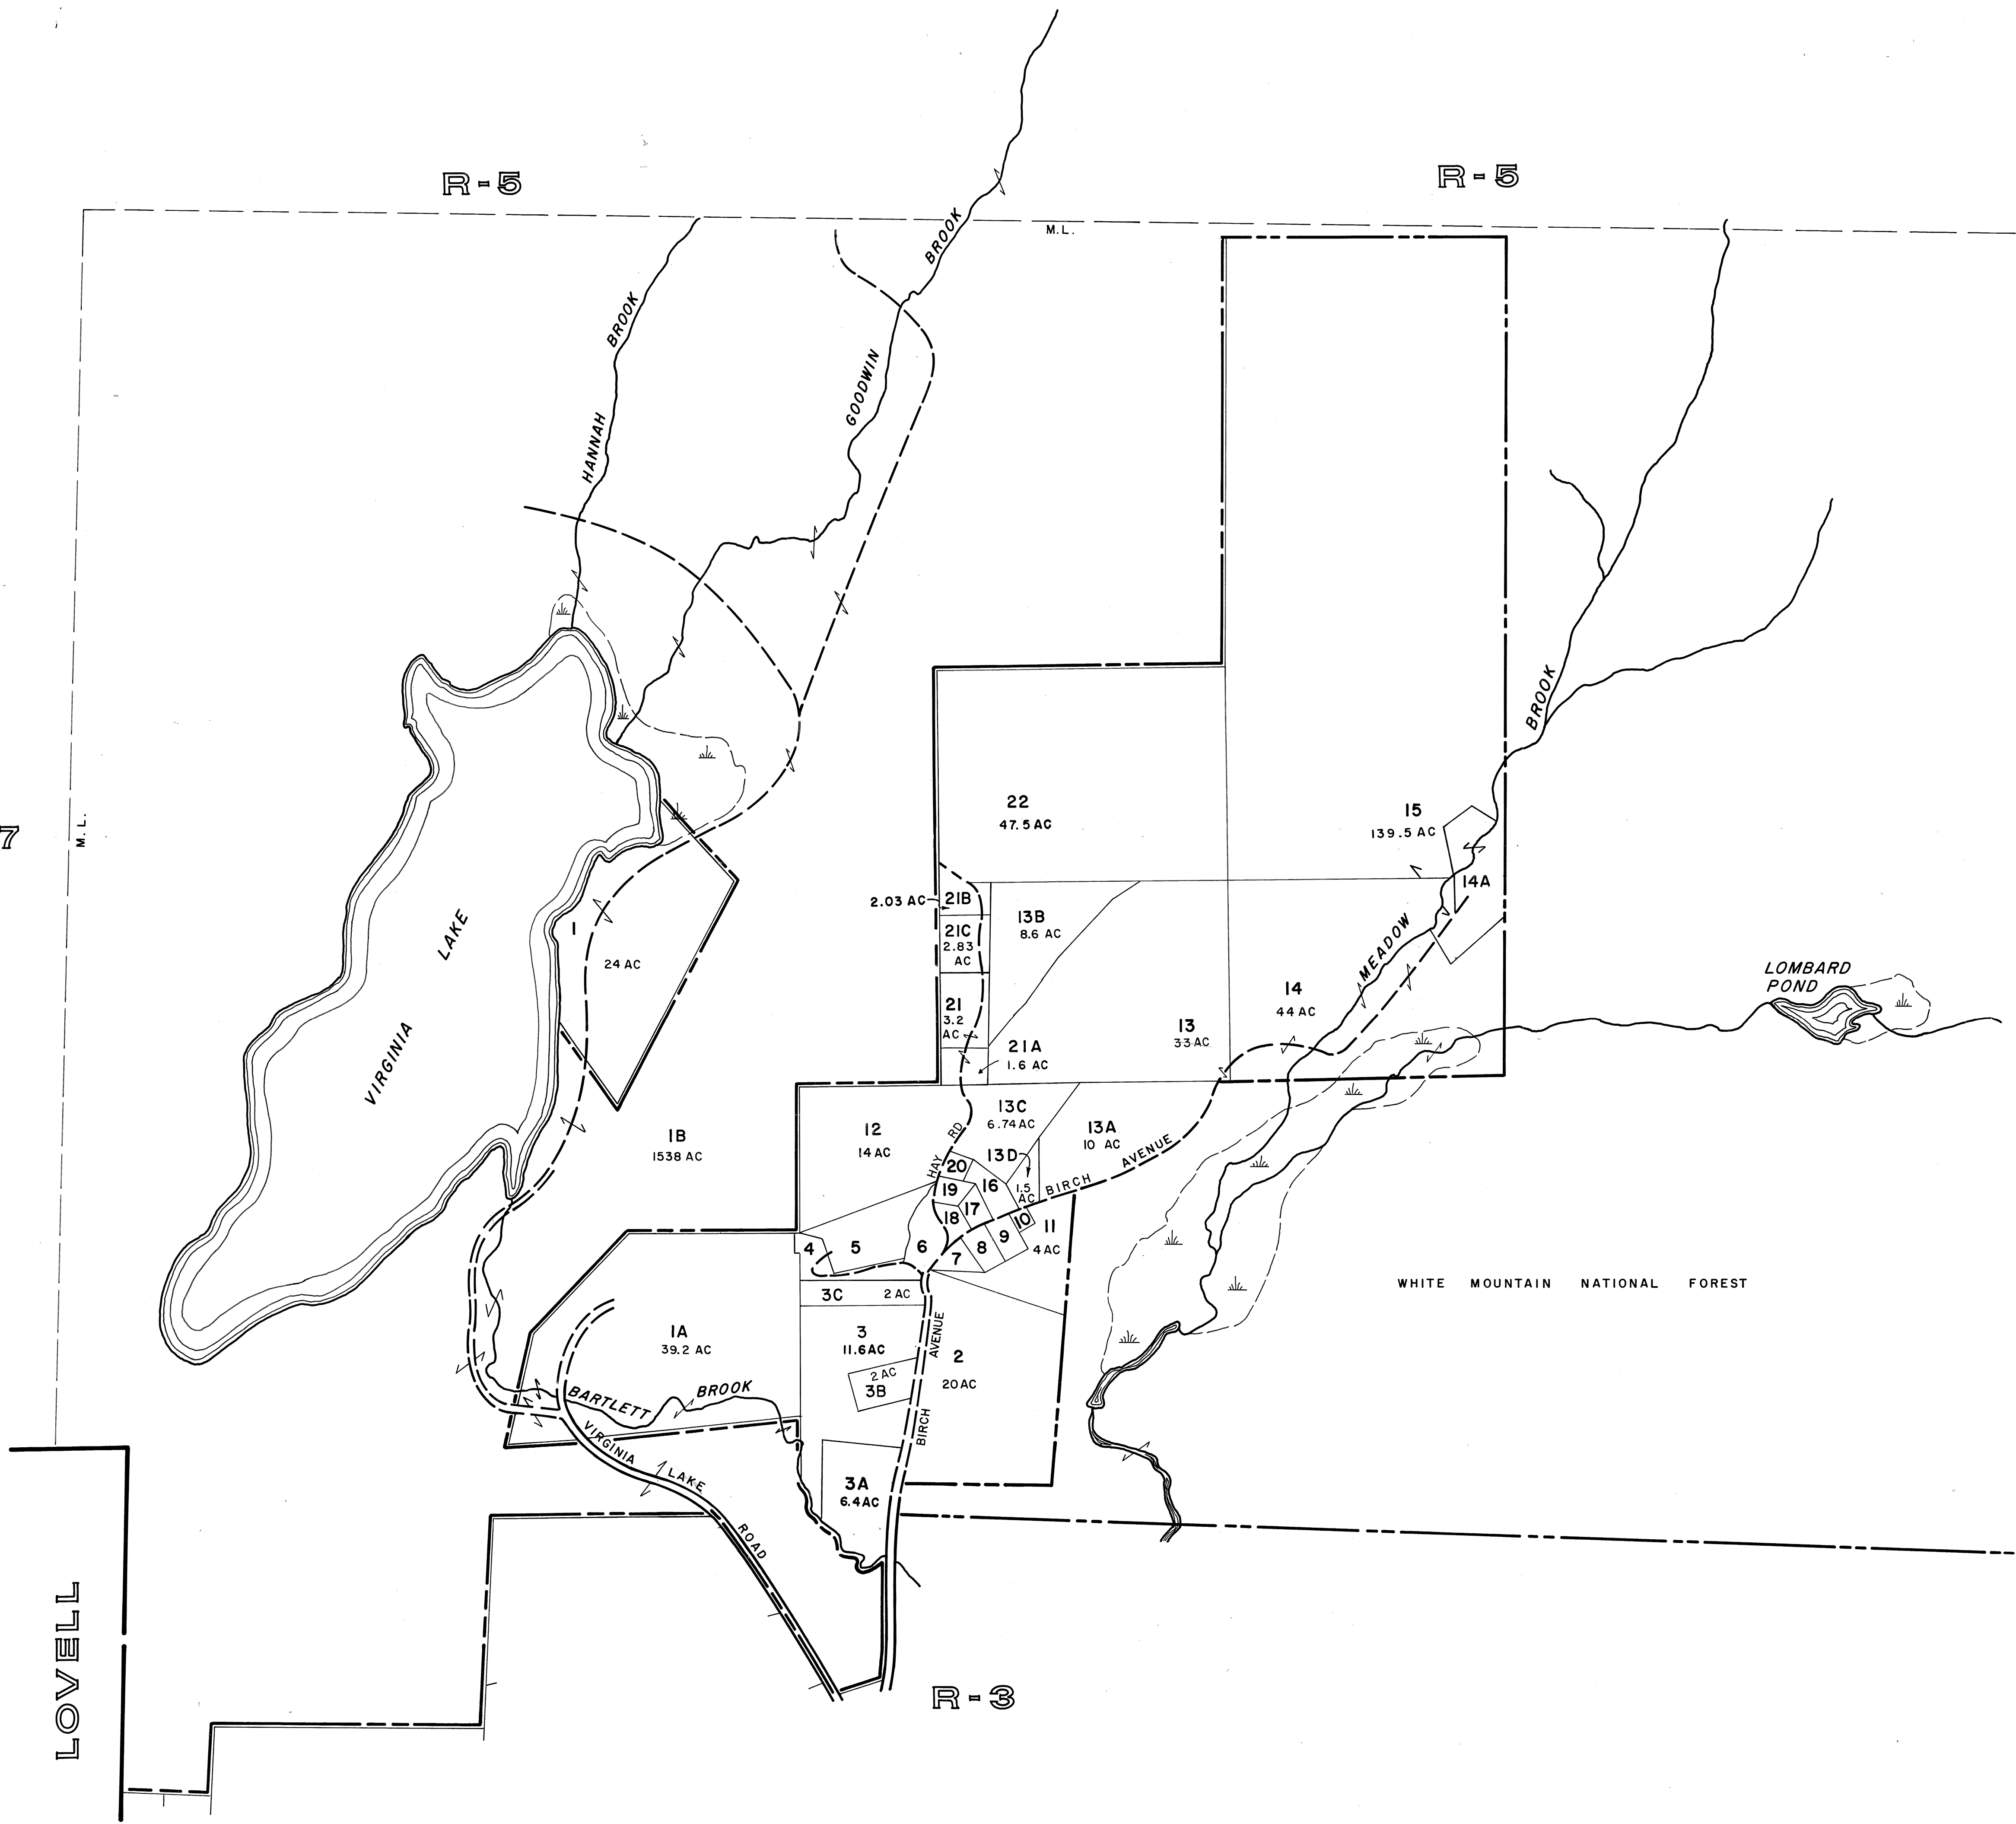

R-5

R-5

R-7

M.L.

LOVELL

ALBANY

JOHN E. O'DONNELL & ASSOCIATES
 AUBURN, MAINE
 1973

PROPERTY MAP
STONEHAM, MAINE

SCALE IN FEET
 0 500 1000

R-4

R-3