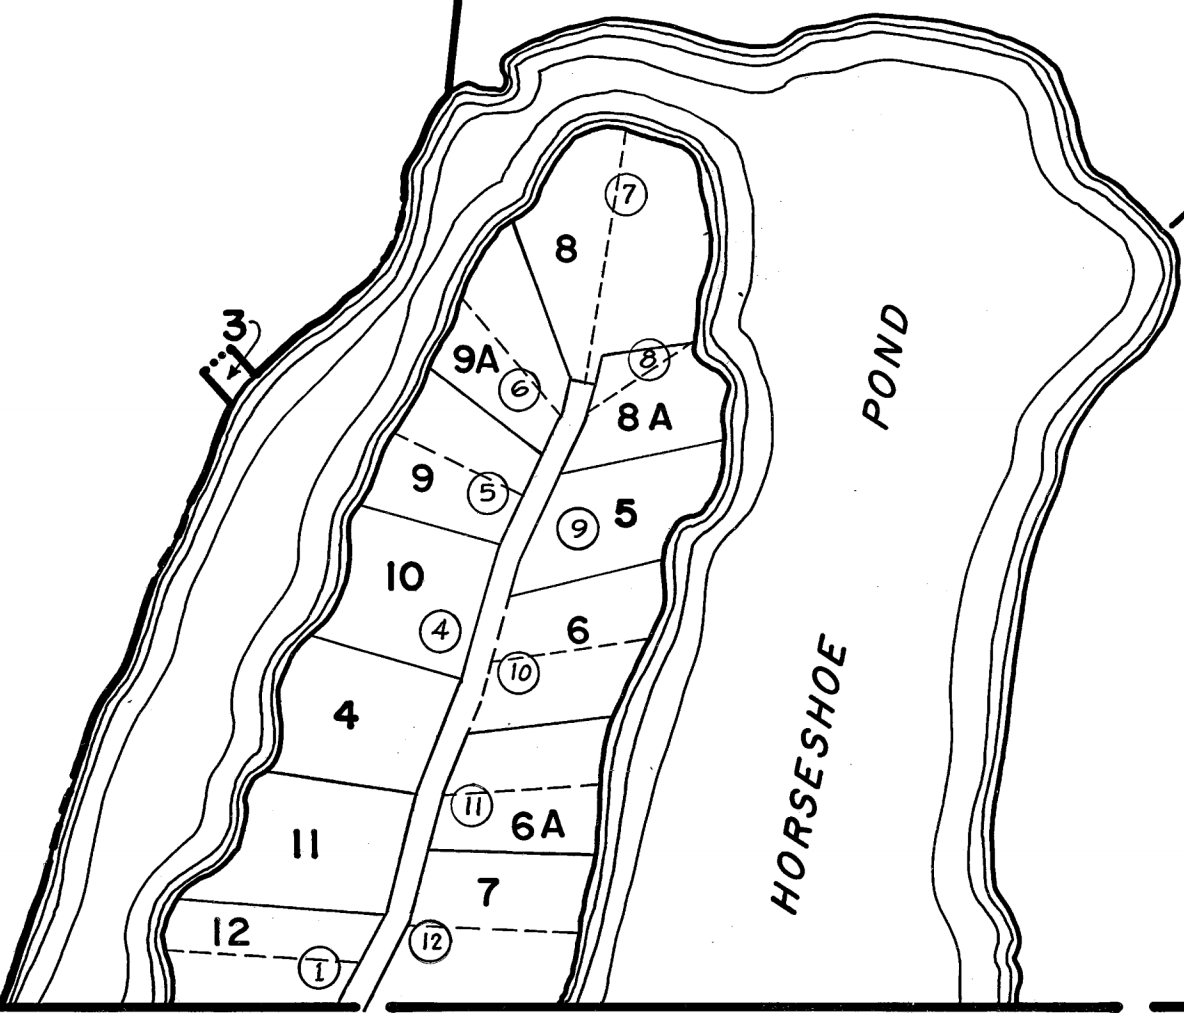

R-12

STOW

WHITE MOUNTAIN NATIONAL FOREST

R-8

LEASE LINE  
M.L.

SHELL  
POND

ROAD

1  
200 AC

HORSESHOE  
POND

2A  
5 AC

2  
27 AC

JIM  
MCKEEN  
ROAD

LOVELL